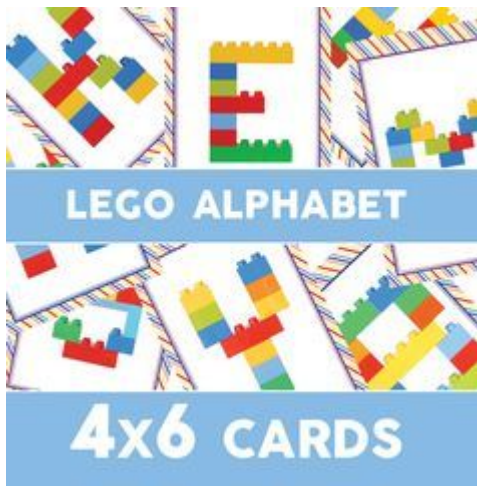

Product Description

LEGO® Education Animals - Animali