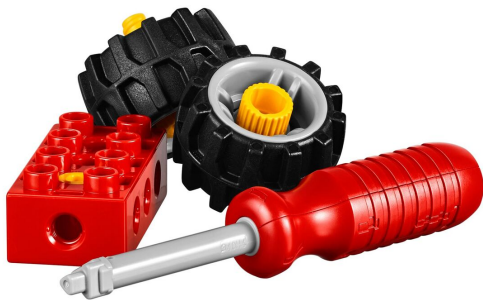

Product Description

LEGO® Education Tech Machines - Duplo Tecnomacchine